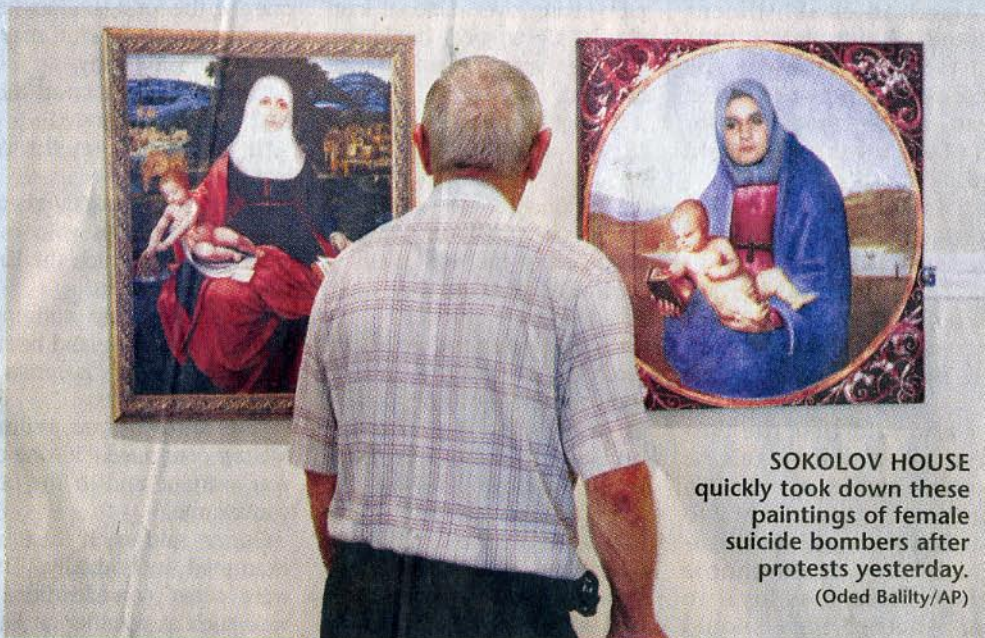

THE JERUSALEM POST

Volume LXXVII, Number 23429

FOUNDED IN 1932

NIS 15.10 (EILAT NIS 13)

FRIDAY, SEPTEMBER 4, 2009 ■ 15 ELUL, 5769

'Female bombers with Jesus' exhibit sparks fury in Tel Aviv

SOKOLOV HOUSE quickly took down these paintings of female suicide bombers after protests yesterday.
(Oded Balilty/AP)

• By ABE SELIG

An art exhibit depicting various female Palestinian suicide bombers as the Virgin Mary holding baby Jesus, which opened at the Sokolov House press center in Tel Aviv on Thursday, was quickly taken down following an

outcry from the families of those killed or wounded in the attacks, as well as by organizations that represent terror victims.

The exhibit, which featured the work of artists Galina Bleich and Lillah Check, consisted of a series of paintings of

the women – some with halos around their heads – rendered to look like Renaissance-era portraits of Catholic saints.

Sokolov House agreed to take the portraits down on

See EXHIBIT, Page 18